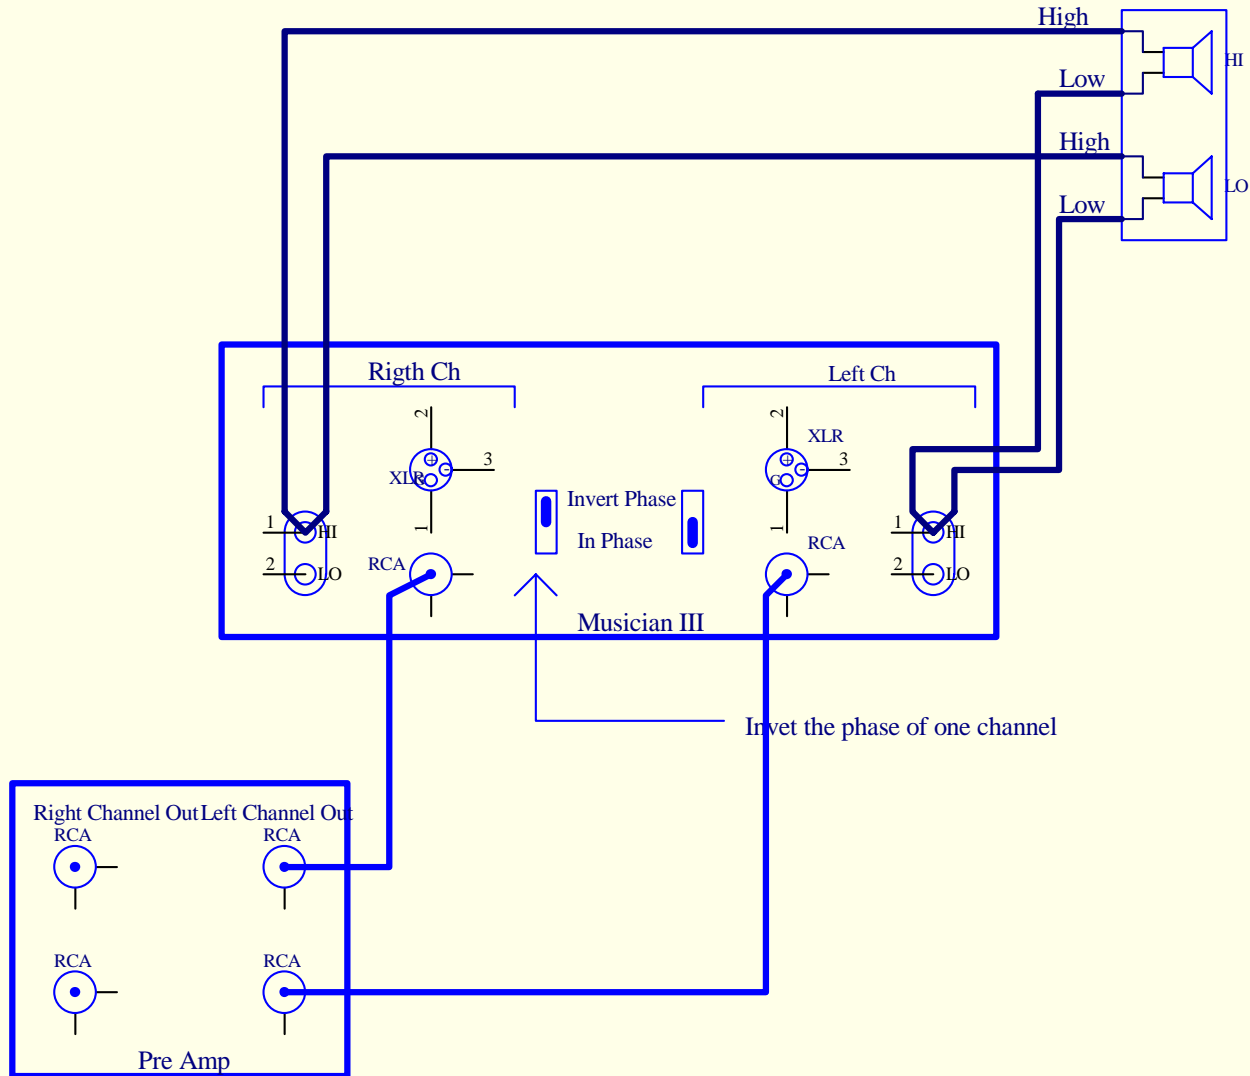

Bi Wire Speaker Wire Connection

Title		M3 Mono-Block Connection Diagram	
Size	Number	Revision	
A		Feb 26, 2010	
Date:	26-Feb-2010	Sheet of	
File:	C:\John's Documents\...Mono-Block Connection Diagram.dwg		

Spectron