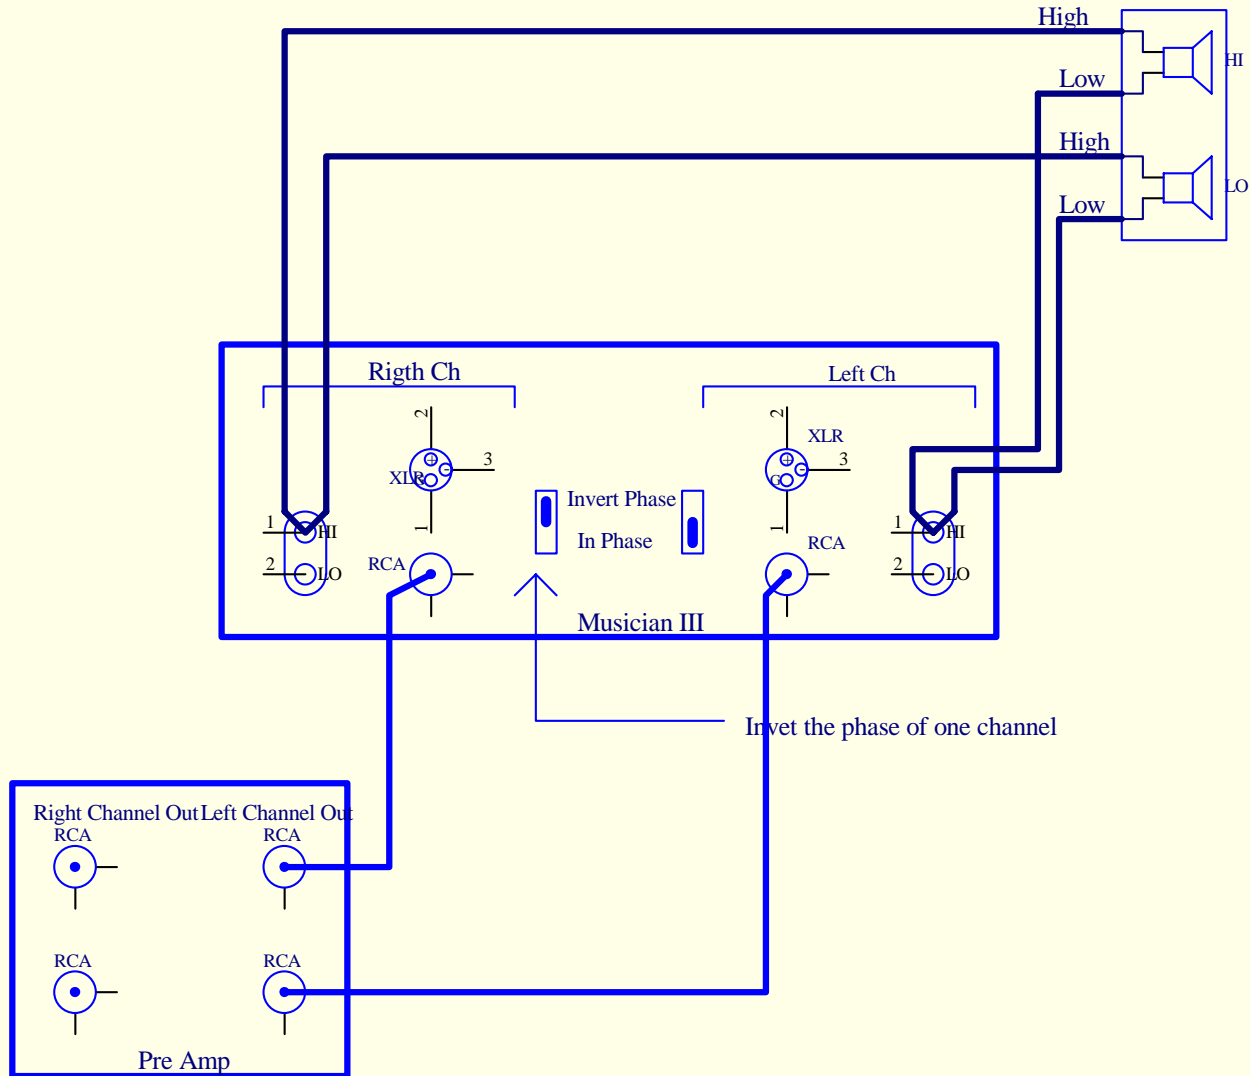

Bi Wire Speaker Wire Connection

Title		M3 Mono-Block Connection Diagram	
Size	Number	Revision	
A		<i>Spectron</i>	
Date:	26-Feb-2010	Sheet of	Feb 26, 2010
File:	C:\John's Documents\...Mono-Block Connection Diagram.dwg		